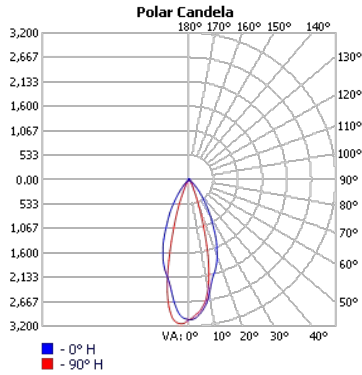

Project:	Type:
	Comments:

Photometrics

TECHOLED-BX-3S-R-D-2-ME-30