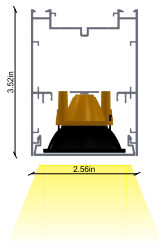

Cross Section