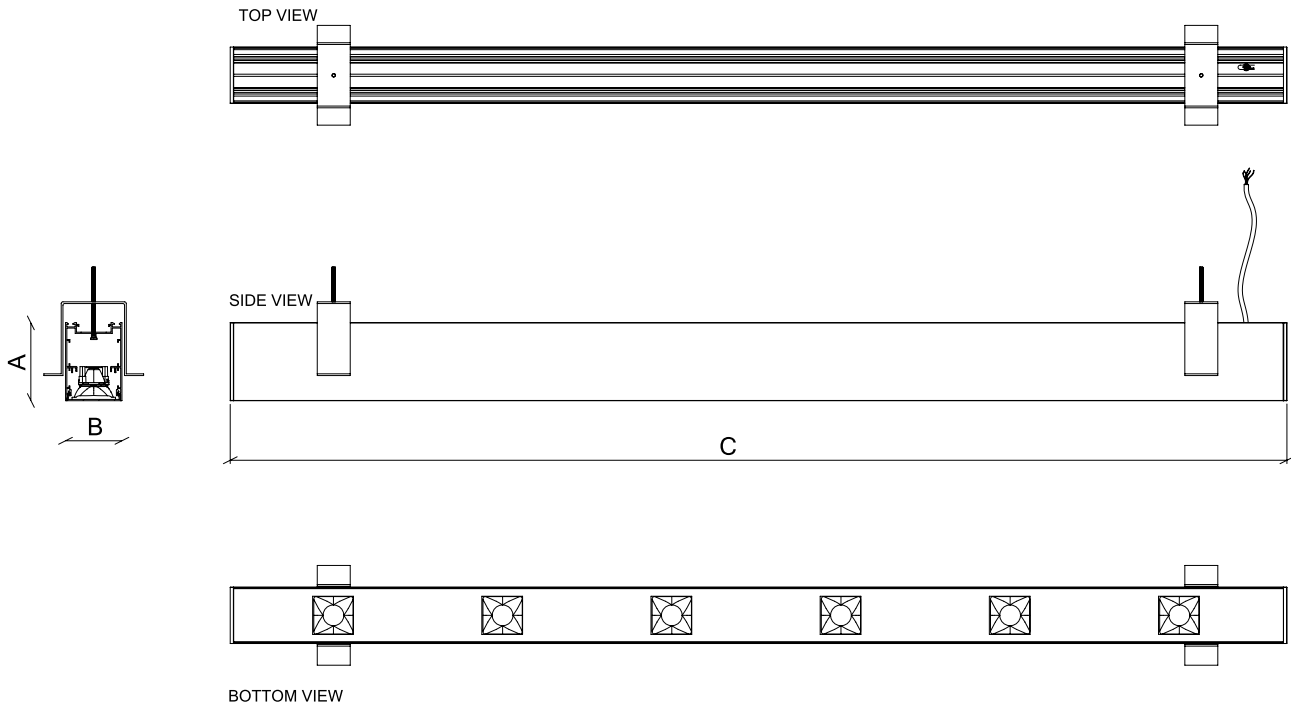

Project:	Type:
	Comments:

Dimension and Mounting - Direct Distribution (D)

FIXTURE ID	A	B	C
BX-3S-R-D-2	3.5"	2.6"	24.2"
BX-3S-R-D-4	3.5"	2.6"	48"
BX-3S-R-D-6	3.5"	2.6"	71.8"
BX-3S-R-D-8	3.5"	2.6"	95.5"

Project:	Type:
	Comments: