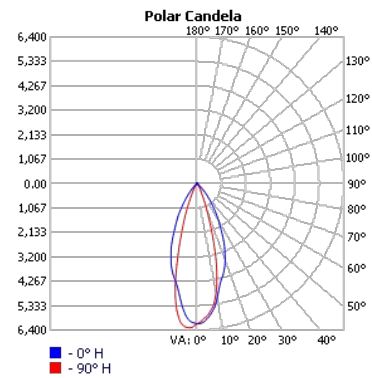

LED: Samsung LED chips, 2700-5000K, tunable white and RGB/RGBW available, 90CRI, 50,000 hour rated lifespan. Custom lumen packages available.

Optical: Direct illumination, 110° beam angle, UGR<19

Construction: Damp location listed, high grade aluminum extrusion, die cast end caps, PMMA diffuser, powder coat finish. X, T, L lit corners, wall to ceiling transitions, for smooth seamless patterns.

Photometrics

TECHOLED-BX-3S-R-D-2-ME-30

TECHOLED-BX-3S-R-D-4-ME-30

TECHOLED-BX-3S-R-D-6-ME-30

TECHOLED-BX-3S-R-D-8-ME-30

Project:	Type:
	Comments:

Finish Details (powder coat finish)

■ Standard Colors