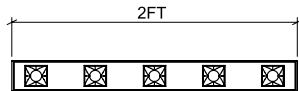

Configurations