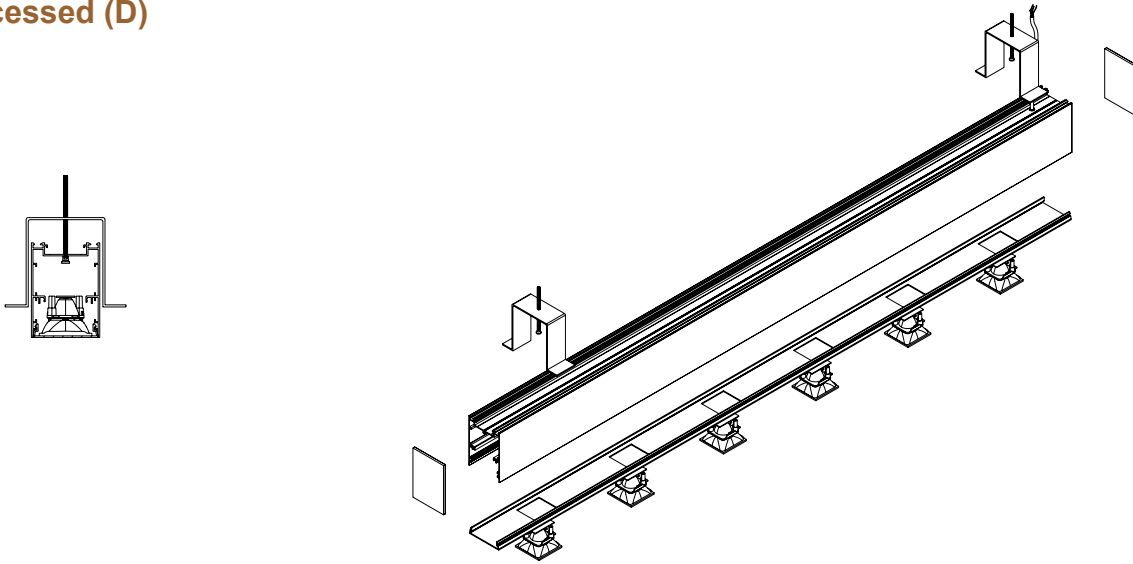

Project:	Type:
	Comments:

■ **Recessed (D)**