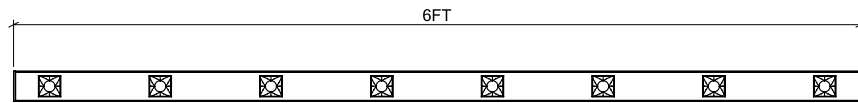

Configurations