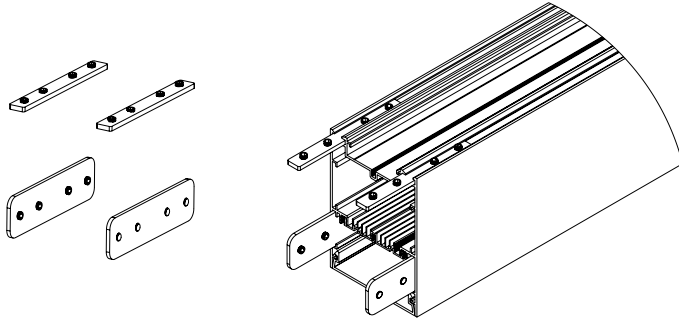

Project:	Type:
	Comments:

Connectors