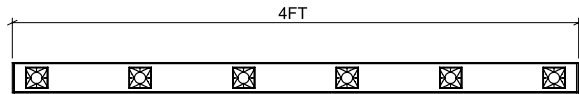

Configurations