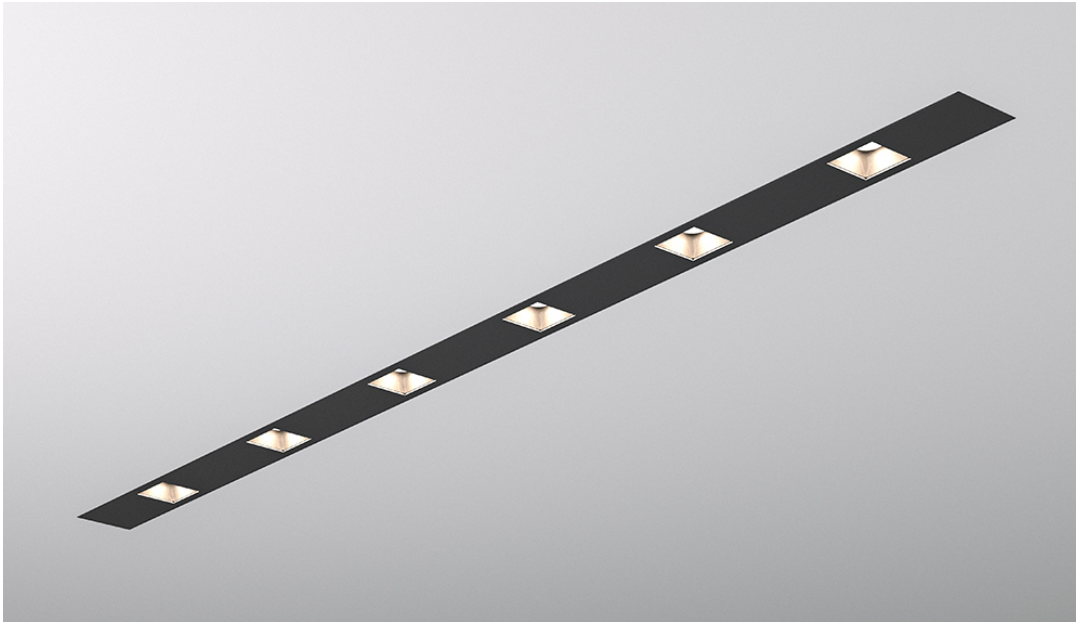

Project:	Type:
	Comments:

Highlights

The TechoLED BX series features specification-grade linear LED fixtures made from high-grade aluminum extrusions. Available in standard sizes from 2 to 8 feet, as well as custom lengths, recessed installation in variety of ceiling and materials. With virtually limitless options for creating patterns and shapes, the BX series provides a versatile, cost-effective, and modern lighting solution.

LED: Samsung LED chips, 2700-5000K, tunable white and RGB/RGBW available, 90CRI, 50,000 hour rated lifespan. Custom lumen packages available.

Optical: Direct illumination, 110° beam angle, UGR<19

Construction: Damp location listed, high grade aluminum extrusion, die cast end caps, PMMA diffuser, powder coat finish. X, T, L lit corners, wall to ceiling transitions, for smooth seamless patterns.

Cross Section

Installation

Project:	Type:
	Comments:

Configuration Example

Model #	Distribution	Length	Lumen Output	Color Temp.	Beam Angle	Voltage
TECHOLED-BX-3S-R-D-2-ME-27-15-U	Direct	2'	Medium	2700K	15°	110-270V