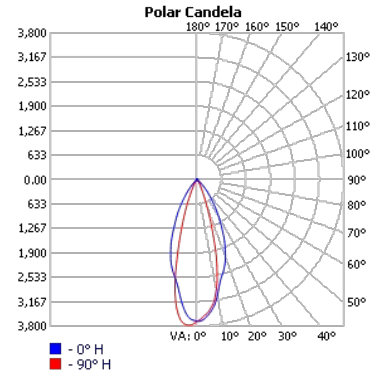

TECHOLED-BX-3S-R-D-4-ME-30