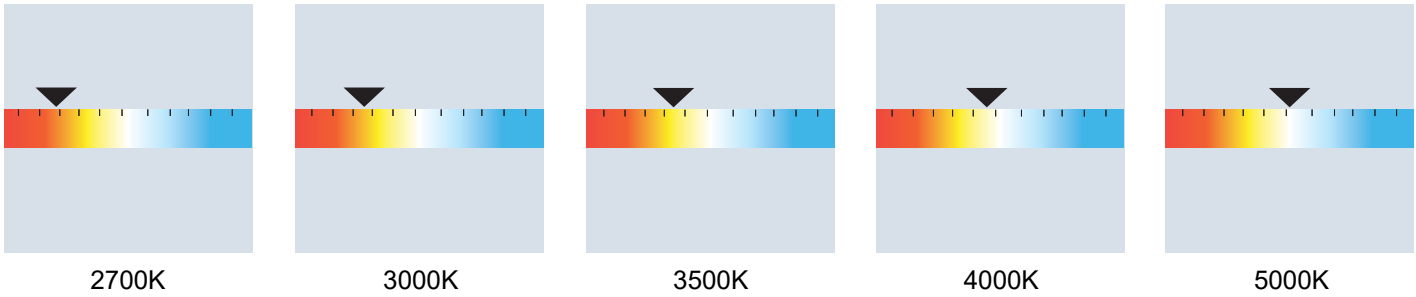

Project:	Type:
	Comments:

Color Temperature

Color Temperature