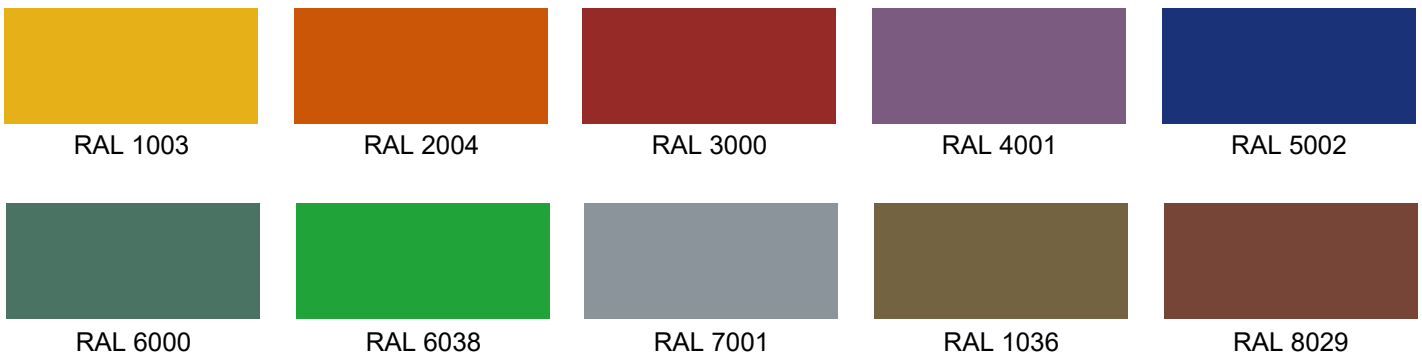

LED: Samsung LED chips, 2700-5000K, tunable white and RGB/RGBW available, 90CRI, 50,000 hour rated lifespan. Custom lumen packages available.

Optical: Direct illumination, 110° beam angle, UGR<19

Construction: Damp location listed, high grade aluminum extrusion, die cast end caps, PMMA diffuser, powder coat finish. X, T, L lit corners, wall to ceiling transitions, for smooth seamless patterns.

Photometrics

TECHOLED-BX-3S-R-D-2-ME-30

TECHOLED-BX-3S-R-D-4-ME-30

TECHOLED-BX-3S-R-D-6-ME-30

TECHOLED-BX-3S-R-D-8-ME-30

Project:	Type:
	Comments:

Finish Details (powder coat finish)

■ Standard Colors

■ Custom Colors

Any RAL color available, please refer to ralcolorchart.com

■ Custom Wooden Colors

Project:	Type:
	Comments:

Color Temperature

Color Temperature

Tunable White