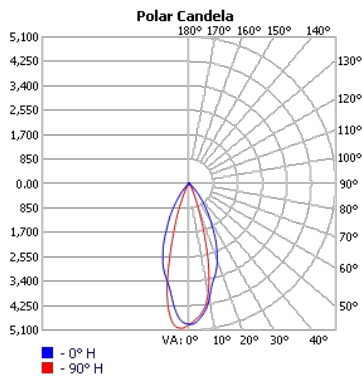

TECHOLED-BX-3S-R-D-6-ME-30