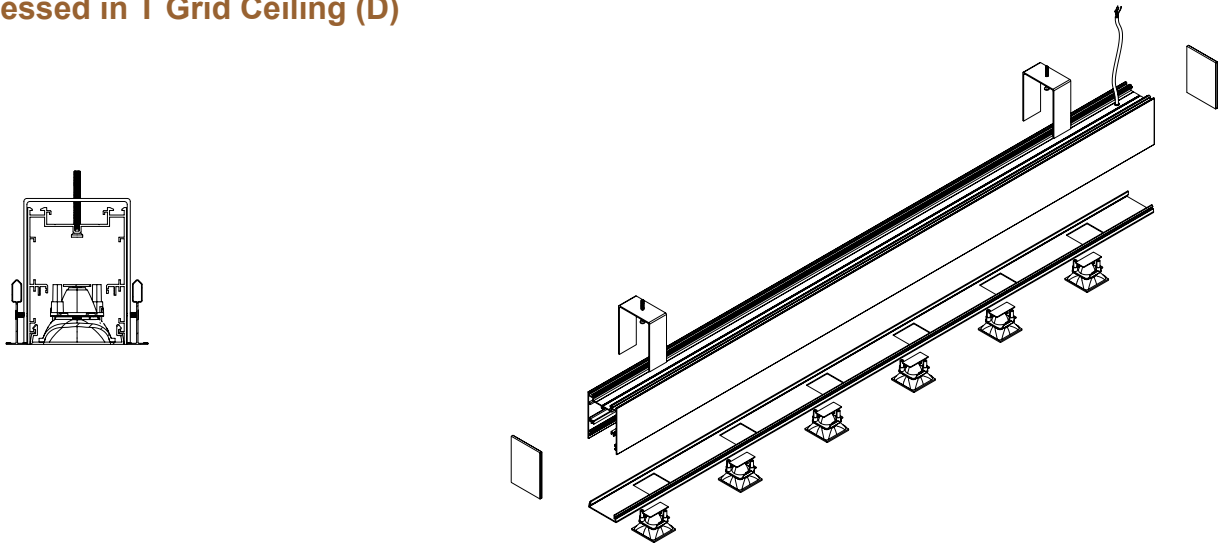

■ **Recessed Kit**

■ **Recessed in T Grid Ceiling (D)**